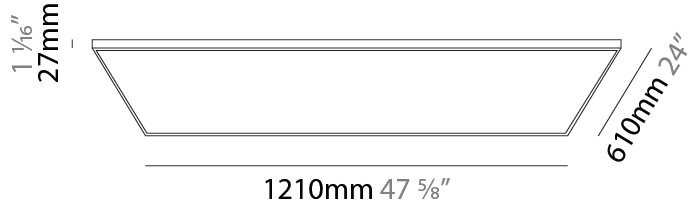

ELEGANT SURFACE

A52049- -

base number   Color   Finish
Temperature   Options

1. To build a product code in our configurator select the specify button on the base model # product page
2. To build a manual product code on this datasheet choose from the options listed below in blue font and add the suffix to the base model #

GENERAL

Series: Elegant
Brand: Ivela
Division: Architectural
Mounting Type: Surface
Mounting Location: Wall / Ceiling
Subcategory: Panels

PHYSICAL

Shape: Square
Length (mm): 1210
Length (in): 47 ⁵/₈
Width (mm): 610
Width (in): 1 ¹/₁₆
Height (mm): 27
Height (in): 1 ¹/₁₆
Light Distribution: Direct
Diffuser: PMMA - Opal
Fixture Finish: WHI / BLK / GLD
Fixture Material: Aluminum

ELECTRICAL

Lamp Type: LED
Input Wattage (W): 48
Dimming: Tri-Mode (Non-Dimming and Phase Dimming (120Vac only) and 0-10V Dimming)
Driver Included: No
Driver Location: Remote
Driver Type: Constant Voltage - Universal
Driver Class: Class 2
Housing: ENCP 5 (ERP) ENCP 13 (SC Power)
Input Voltage (V): 120 - 277
Output Voltage (V): 24

LED

Color Temperature (°K): 2700 / 3000 / 4000
Max. Delivered Lumen (lm): 3456 / 3600 / 3816
Nominal Lumen (lm): 5760 / 6000 / 6360
CRI: >93 CRI
Lamp Life (hrs): 50000

OPTICAL

RATINGS AND CERTIFICATIONS

Certified By: CSA Certified to UL and CSA Standards
IP rating: IP20

PROJECT _____
TYPE _____
SPECIFIER _____
QUANTITY _____
DATE _____