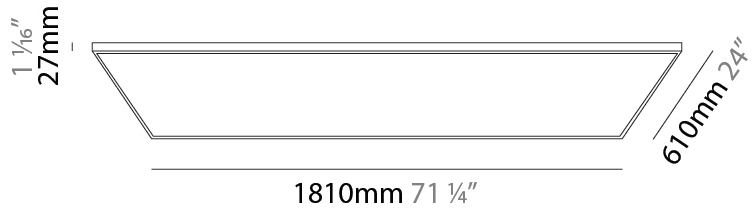

ELEGANT SURFACE

A52051- -

base number   Color   Finish
Temperature   Options

1. To build a product code in our configurator select the specify button on the base model # product page
2. To build a manual product code on this datasheet choose from the options listed below in blue font and add the suffix to the base model #

GENERAL

Series: Elegant
Brand: Ivela
Division: Architectural
Mounting Type: Surface
Mounting Location: Wall / Ceiling
Subcategory: Panels

PHYSICAL

Shape: Square
Length (mm): 1810
Length (in): 71 1/4
Width (mm): 1110
Width (in): 43 11/16
Height (mm): 27
Height (in): 1 1/16
Light Distribution: Direct
Diffuser: PMMA - Opal
Fixture Finish: WHI / BLK / GLD
Fixture Material: Aluminum

ELECTRICAL

Lamp Type: LED
Input Wattage (W): 72
Dimming: Tri-Mode (Non-Dimming and Phase Dimming (120Vac only) and 0-10V Dimming)
Driver Included: No
Driver Location: Remote
Driver Type: Constant Voltage - Universal
Driver Class: Class 2
Housing: ENCP 5 (ERP) ENCP 8 (SC Power)
Input Voltage (V): 120 - 277
Output Voltage (V): 24

LED

Color Temperature (°K): 2700 / 3000 / 4000
Max. Delivered Lumen (lm): 4320 / 4500 / 4770
Nominal Lumen (lm): 7200 / 7500 / 7950
CRI: >93 CRI
Lamp Life (hrs): 50000

OPTICAL

RATINGS AND CERTIFICATIONS

Certified By: CSA Certified to UL and CSA Standards
IP rating: IP20

PROJECT	_____
TYPE	_____
SPECIFIER	_____
QUANTITY	_____
DATE	_____