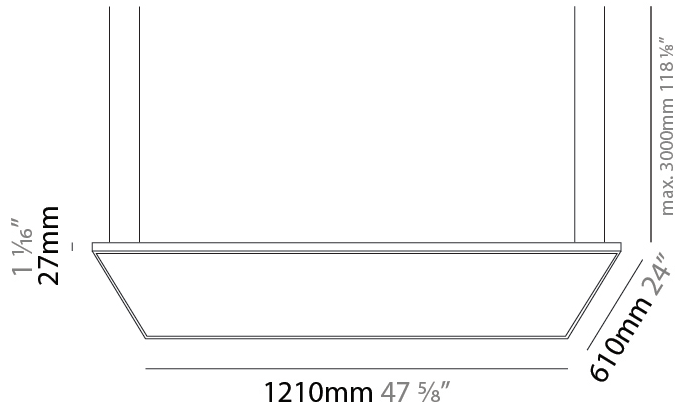

ELEGANT SUSPENSION

A51078- -

base number   Color   Finish
Temperature   Options

PROJECT _____
TYPE _____
SPECIFIER _____
QUANTITY _____
DATE _____

1. To build a product code in our configurator select the specify button on the base model # product page
2. To build a manual product code on this datasheet choose from the options listed below in blue font and add the suffix to the base model #

GENERAL

Series: Elegant
Brand: Ivela
Division: Architectural
Mounting Type: Suspension
Mounting Location: Ceiling
Subcategory: Panels

PHYSICAL

Shape: Square
Length (mm): 1210
Length (in): 47 ⁵/₈
Width (mm): 610
Width (in): 24
Height (mm): 27
Height (in): 1 ¹/₁₆
Max. Overall Height (mm): 2500
Max. Overall Height (in): 98 ⁷/₁₆
Light Distribution: Direct
Diffuser: PMMA - Opal
Fixture Finish: WHI / BLK / GLD
Fixture Material: Aluminum

ELECTRICAL

Lamp Type: LED
Input Wattage (W): 48
Dimming: Tri-Mode (Non-Dimming and Phase Dimming (120Vac only) and 0-10V Dimming)
Driver Included: No
Driver Location: Remote
Driver Type: Constant Voltage - Universal
Driver Class: Class 2
Housing: ENCP 5 (ERP) ENCP 13 (SC Power)
Input Voltage (V): 120 - 277
Output Voltage (V): 24

LED

Color Temperature (°K): 2700 / 3000 / 4000
Max. Delivered Lumen (lm): 3456 / 3600 / 3816
Nominal Lumen (lm): 5760 / 6000 / 6360
CRI: >93 CRI
Lamp Life (hrs): 50000

OPTICAL

RATINGS AND CERTIFICATIONS

Certified By: Certified for North American Standards
IP rating: IP20