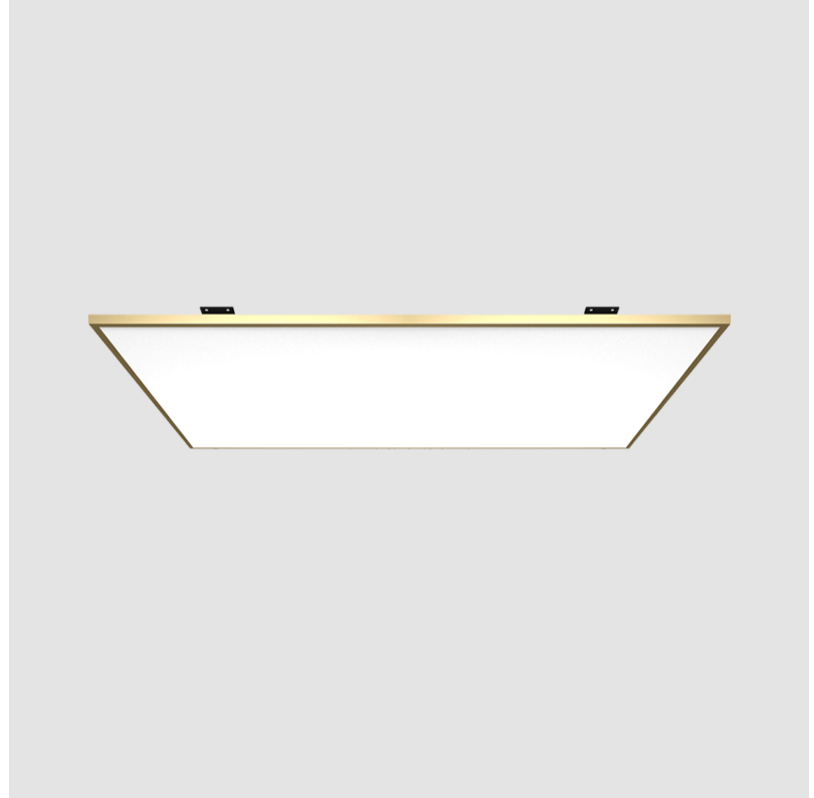

ELEGANT RECESSED

A56189- -

base number   Color   Finish
Temperature   Options

PROJECT
TYPE
SPECIFIER
QUANTITY
DATE

1. To build a product code in our configurator select the specify button on the base model # product page
2. To build a manual product code on this datasheet choose from the options listed below in blue font and add the suffix to the base model #

GENERAL

Series: Elegant
Brand: Ivela
Division: Architectural
Mounting Type: Recessed
Mounting Location: Ceiling
Subcategory: Panels

PHYSICAL

Shape: Square
Length (mm): 910
Length (in): 35 ¹³/₁₆
Width (mm): 910
Width (in): 35 ¹³/₁₆
Height (mm): 27
Height (in): 1 ¹/₁₆
Light Distribution: Direct
Diffuser: PMMA - Opal
Fixture Finish: WHI / BLK / GLD
Fixture Material: Aluminum

ELECTRICAL

Lamp Type: LED
Input Wattage (W): 72
Dimming: Tri-Mode (Non-Dimming and Phase Dimming (120Vac only) and 0-10V Dimming)
Driver Included: No
Driver Location: Remote
Driver Type: Constant Voltage - Universal
Driver Class: Class 2
Housing: ENCP 5 (ERP) ENCP 8 (SC Power)
Input Voltage (V): 120 - 277
Output Voltage (V): 24

LED

Color Temperature (°K): 2700 / 3000 / 4000
Max. Delivered Lumen (lm): 5184 / 5400 / 5724
Nominal Lumen (lm): 8640 / 9000 / 9540
CRI: >93 CRI
Lamp Life (hrs): 50000

OPTICAL

RATINGS AND CERTIFICATIONS

Certified By: CSA Certified to UL and CSA Standards
IP rating: IP20