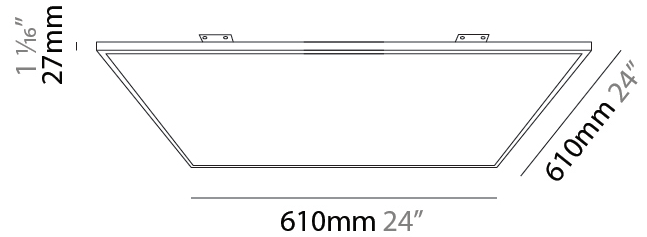

ELEGANT RECESSED

A56188- -

base number
Color   Finish
Temperature   Options

PROJECT _____
TYPE _____
SPECIFIER _____
QUANTITY _____
DATE _____

1. To build a product code in our configurator select the specify button on the base model # product page
2. To build a manual product code on this datasheet choose from the options listed below in blue font and add the suffix to the base model #

GENERAL

Series: Elegant
Brand: Ivela
Division: Architectural
Mounting Type: Recessed
Mounting Location: Ceiling
Subcategory: Panels

PHYSICAL

Shape: Square
Length (mm): 610
Length (in): 24
Width (mm): 610
Width (in): 24
Height (mm): 27
Height (in): 1 1/16
Light Distribution: Direct
Diffuser: PMMA - Opal
Fixture Finish: WHI / BLK / GLD
Fixture Material: Aluminum

ELECTRICAL

Lamp Type: LED
Input Wattage (W): 48
Dimming: Tri-Mode (Non-Dimming and Phase Dimming (120Vac only) and 0-10V Dimming)
Driver Included: No
Driver Location: Remote
Driver Type: Constant Voltage - Universal
Driver Class: Class 2
Housing: ENCP 5 (ERP) ENCP 13 (SC Power)
Input Voltage (V): 120 - 277
Output Voltage (V): 24

LED

Color Temperature (°K): 2700 / 3000 / 4000
Max. Delivered Lumen (lm): 3456 / 3600 / 3816
Nominal Lumen (lm): 5760 / 6000 / 6360
CRI: >93 CRI
Lamp Life (hrs): 50000

OPTICAL

RATINGS AND CERTIFICATIONS

Certified By: CSA Certified to UL and CSA Standards
IP rating: IP20