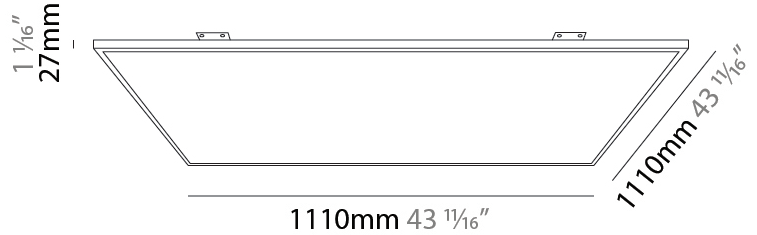

ELEGANT RECESSED

A56190-

base number   Color   Finish
Temperature   Options

1. To build a product code in our configurator select the specify button on the base model # product page
2. To build a manual product code on this datasheet choose from the options listed below in blue font and add the suffix to the base model #

GENERAL

Series: Elegant
Brand: Ivela
Division: Architectural
Mounting Type: Recessed
Mounting Location: Ceiling
Subcategory: Panels

PHYSICAL

Shape: Square
Length (mm): 1110
Length (in): 43 ¹¹/₁₆
Width (mm): 1110
Width (in): 43 ¹¹/₁₆
Height (mm): 27
Height (in): 1 ¹/₁₆
Light Distribution: Direct
Diffuser: PMMA - Opal
Fixture Finish: WHI / BLK / GLD
Fixture Material: Aluminum

ELECTRICAL

Lamp Type: LED
Input Wattage (W): 80
Dimming: Tri-Mode (Non-Dimming and Phase Dimming (120Vac only) and 0-10V Dimming)
Driver Included: No
Driver Location: Remote
Driver Type: Constant Voltage - Universal
Driver Class: Class 2
Housing: ENCP 5 (ERP) ENCP 8 (SC Power)
Input Voltage (V): 120 - 277
Output Voltage (V): 24

LED

Color Temperature (°K): 2700 / 3000 / 4000
Max. Delivered Lumen (lm): 6336 / 6600 / 6996
Nominal Lumen (lm): 10560 / 11000 / 11660
CRI: >93 CRI
Lamp Life (hrs): 50000

OPTICAL

RATINGS AND CERTIFICATIONS

Certified By: CSA Certified to UL and CSA Standards
IP rating: IP20

PROJECT
TYPE
SPECIFIER
QUANTITY
DATE