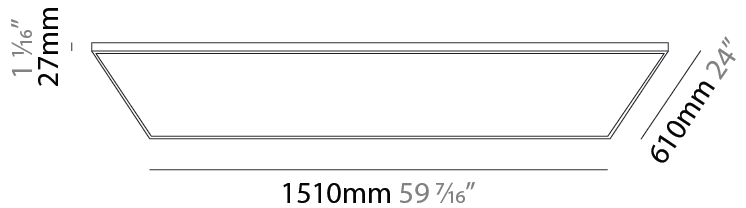

PROJECT
TYPE
SPECIFIER
QUANTITY
DATE

ELEGANT SURFACE

A52050-

base number   Color   Finish
Temperature   Options

1. To build a product code in our configurator select the specify button on the base model # product page
2. To build a manual product code on this datasheet choose from the options listed below in blue font and add the suffix to the base model #

GENERAL

Series: Elegant
Brand: Ivela
Division: Architectural
Mounting Type: Surface
Mounting Location: Wall / Ceiling
Subcategory: Panels

PHYSICAL

Shape: Square
Length (mm): 1510
Length (in): 59 ⁷/₁₆
Width (mm): 910
Width (in): 35 ¹³/₁₆
Height (mm): 27
Height (in): 1 ¹/₁₆
Light Distribution: Direct
Diffuser: PMMA - Opal
Fixture Finish: WHI / BLK / GLD
Fixture Material: Aluminum

ELECTRICAL

Lamp Type: LED
Input Wattage (W): 60
Dimming: Tri-Mode (Non-Dimming and Phase Dimming (120Vac only) and 0-10V Dimming)
Driver Included: No
Driver Location: Remote
Driver Type: Constant Voltage - Universal
Driver Class: Class 2
Housing: ENCP 5 (ERP) ENCP 8 (SC Power)
Input Voltage (V): 120 - 277
Output Voltage (V): 24

LED

Color Temperature (°K): 2700 / 3000 / 4000
Max. Delivered Lumen (lm): 4320 / 4500 / 4770
Nominal Lumen (lm): 7200 / 7500 / 7950
CRI: >93 CRI
Lamp Life (hrs): 50000

OPTICAL

RATINGS AND CERTIFICATIONS

Certified By: CSA Certified to UL and CSA Standards
IP rating: IP20