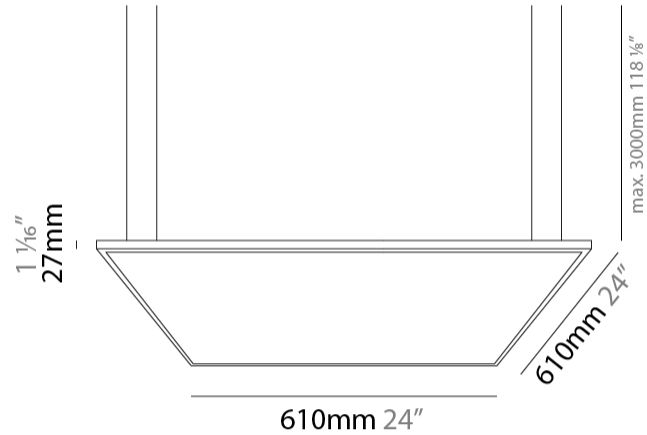

ELEGANT SUSPENSION

A51075-

base number   Color   Finish
Temperature   Options

PROJECT _____
TYPE _____
SPECIFIER _____
QUANTITY _____
DATE _____

1. To build a product code in our configurator select the specify button on the base model # product page
2. To build a manual product code on this datasheet choose from the options listed below in blue font and add the suffix to the base model #

GENERAL

Series: Elegant
Brand: Ivela
Division: Architectural
Mounting Type: Suspension
Mounting Location: Ceiling
Subcategory: Panels

PHYSICAL

Shape: Square
Length (mm): 610
Length (in): 24
Width (mm): 610
Width (in): 24
Height (mm): 27
Height (in): 1 1/16
Max. Overall Height (mm): 2500
Max. Overall Height (in): 98 7/16
Light Distribution: Direct
Diffuser: PMMA - Opal
Fixture Finish: WHI / BLK / GLD
Fixture Material: Aluminum

ELECTRICAL

Lamp Type: LED
Input Wattage (W): 48
Dimming: Tri-Mode (Non-Dimming and Phase Dimming (120Vac only) and 0-10V Dimming)
Driver Included: No
Driver Location: Remote
Driver Type: Constant Voltage - Universal
Driver Class: Class 2
Housing: ENCP 5 (ERP) ENCP 13 (SC Power)
Input Voltage (V): 120 - 277
Output Voltage (V): 24

LED

Color Temperature (°K): 2700 / 3000 / 4000
Max. Delivered Lumen (lm): 3456 / 3600 / 3816
Nominal Lumen (lm): 5760 / 6000 / 6360
CRI: >93 CRI
Lamp Life (hrs): 50000

OPTICAL

RATINGS AND CERTIFICATIONS

Certified By: Certified for North American Standards
IP rating: IP20