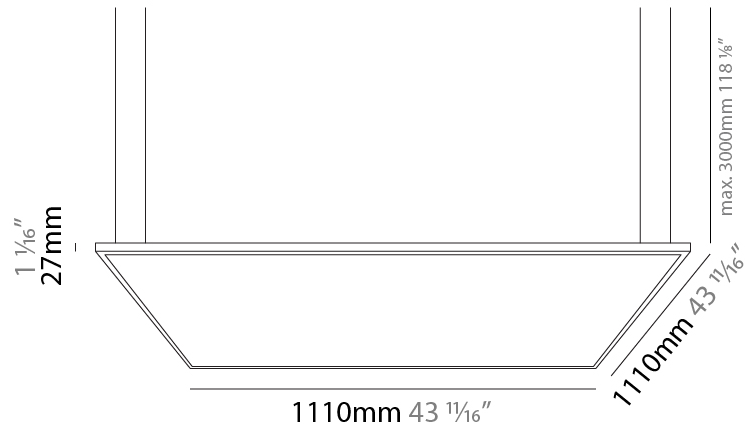

ELEGANT SUSPENSION

A51077- -

base number   Color   Finish
Temperature   Options

PROJECT
TYPE
SPECIFIER
QUANTITY
DATE

1. To build a product code in our configurator select the specify button on the base model # product page
2. To build a manual product code on this datasheet choose from the options listed below in blue font and add the suffix to the base model #

GENERAL

Series: Elegant
Brand: Ivela
Division: Architectural
Mounting Type: Suspension
Mounting Location: Ceiling
Subcategory: Panels

PHYSICAL

Shape: Square
Length (mm): 1110
Length (in): 43 11/16
Width (mm): 1110
Width (in): 43 11/16
Height (mm): 27
Height (in): 1 1/16
Max. Overall Height (mm): 2500
Max. Overall Height (in): 98 7/16
Light Distribution: Direct
Diffuser: PMMA - Opal
Fixture Finish: WHI / BLK / GLD
Fixture Material: Aluminum

ELECTRICAL

Lamp Type: LED
Input Wattage (W): 80
Dimming: Tri-Mode (Non-Dimming and Phase Dimming (120Vac only) and 0-10V Dimming)
Driver Included: No
Driver Location: Remote
Driver Type: Constant Voltage - Universal
Driver Class: Class 2
Housing: ENCP 5 (ERP) ENCP 13 (SC Power)
Input Voltage (V): 120 - 277
Output Voltage (V): 24

LED

Color Temperature (°K): 2700 / 3000 / 4000
Max. Delivered Lumen (lm): 6336 / 6600 / 6996
Nominal Lumen (lm): 10560 / 11000 / 11660
CRI: >93 CRI
Lamp Life (hrs): 50000

OPTICAL

RATINGS AND CERTIFICATIONS

Certified By: Certified for North American Standards
IP rating: IP20